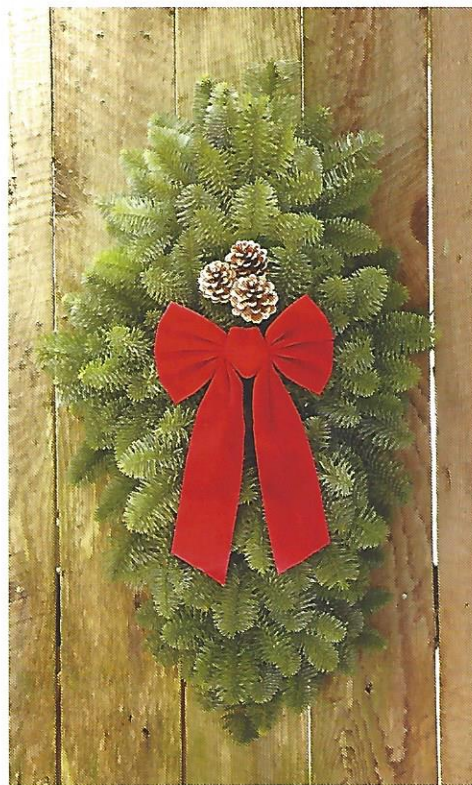

### *22" Noble Fir Wreath*

\$ 30

ITEM # **W2** ●

Fresh, fragrant Noble fir wreath in a traditional arrangement. Includes a red velvet water repellent bow and two snowy pine cone clusters for easy attaching.

### *Western Cedar Garland*

ITEM # G3 ●

10' of fragrant, fresh cut western cedar garland made especially to adorn your front door or porch railing. **(Two 10' garlands pictured.)**

### *Holiday Cones*

\$ X

ITEM # N7

Large, medium and small natural pine cones perfect for rustic holiday decorating. Also includes small snowy pine cones to accent the assortment. **(Bowl and berries not included.)**