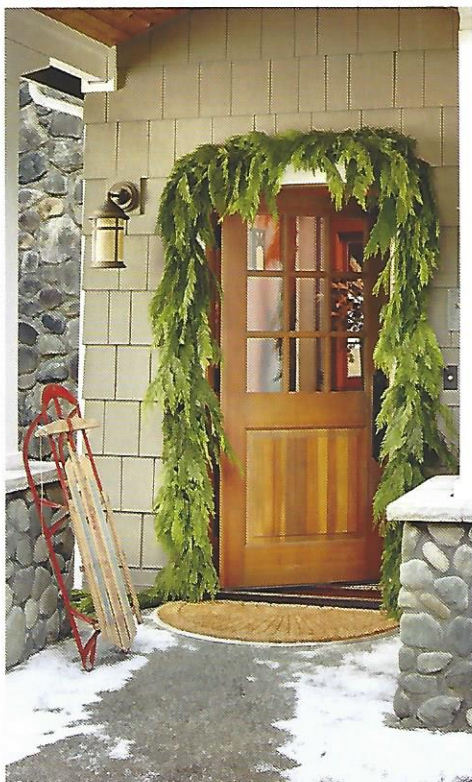

### *28" Mixed Evergreen Wreath*

ITEM # **W3** ●

An aromatic combination of Noble fir, berried juniper, and incense cedar. Touches of color are provided by red faux holly berries. A red velvet water repellent bow is included for easy attaching.

### *22" Mixed Evergreen Wreath*

\$ 30

ITEM # **W4** ●

An aromatic combination of Noble fir, berried juniper, and incense cedar. Touches of color are provided by red faux holly berries. A red velvet water repellent bow is included for easy attaching.

### *22" Noble Fir Wreath*

\$ 30

ITEM # **W2** ●

Fresh, fragrant Noble fir wreath in a traditional arrangement. Includes a red velvet water repellent bow and two snowy pine cone clusters for easy attaching.

### *Western Cedar Garland*

ITEM # G3 ●

10' of fragrant, fresh cut western cedar garland made especially to adorn your front door or porch railing. **(Two 10' garlands pictured.)**